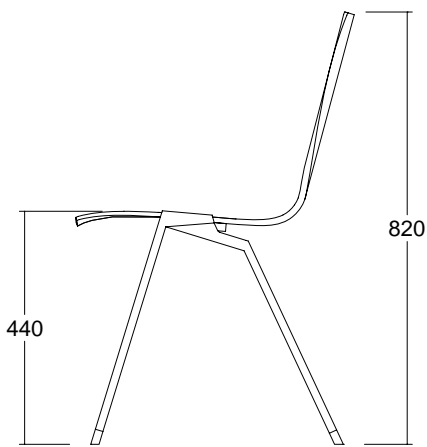

Siro A / Siro B

Design Jouko Järvisalo 2001

Side