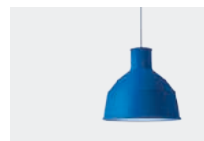

UNFOLD / Form Us With Love
(page 7, 24)

MATERIAL silicone rubber

COLOUR grey, yellow, blue, purple, black, light grey, green, orange, dusty red

DIMENSIONS Ø 32,5 cm, height 29,5 cm

MAX WATTAGE 40W

PRICE € 139 / £ 119 / DKK 895 / SEK 995 / NOK 995 / CHF 169