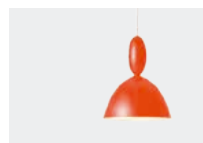

MHY / Norway Says
(page 25)