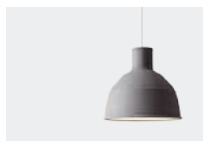

UNFOLD / Form Us With Love
(page 7, 24)

MATERIAL silicone rubber

COLOUR grey, yellow, blue, purple, black, light grey, green, orange, dusty red

DIMENSIONS Ø 32,5 cm, height 29,5 cm

MAX WATTAGE 40W

PRICE € 139 / £ 119 / DKK 895 / SEK 995 / NOK 995 / CHF 169