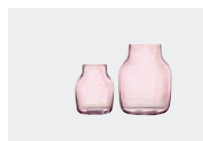

FOUR / Matti Klenell

MATERIAL mouth blown glass

COLOUR opal white, warm green, blue-grey

DIMENSIONS Ø 21,7 cm, height 23 cm

PRICE € 99 / £ 99 / DKK 695 / SEK 895 / NOK 795 / CHF 119

SILENT / Andreas Engesvik

(page 12, 26-27)

MATERIAL glass

COLOUR grey, green, rose and clear

DIMENSIONS small Ø 8 cm, height 13,4 cm / large Ø 15 cm, height 19 cm

PRICE

small € 35 / £ 35 / DKK 249 / SEK 295 / NOK 299 / CHF 45

large € 49 / £ 45 / DKK 349 / SEK 449 / NOK 399 / CHF 60

CORKY / Andreas Engesvik

(page 25)

MATERIAL glass, cork

VOLUME carafe 1000 ml glasses 200 ml

DIMENSIONS

carafe, height 22,1 cm Ø 9,9 cm, glasses, height 6 cm, Ø 8,5 cm

PRICE

carafe € 39 / £ 35 / DKK 299 / SEK 369 / NOK 349 / CHF 49

glasses (set of four) € 35 / £ 25 / DKK 249 / SEK 299 / NOK 229 / CHF 39

CLOSELY SEPARATED / Michael Geertsen

MATERIAL handmade fine faience

COLOUR white, strong yellow

DIMENSIONS height 27 cm

PRICE € 98 / £ 89 / DKK 695 / SEK 895 / NOK 795 / CHF 119