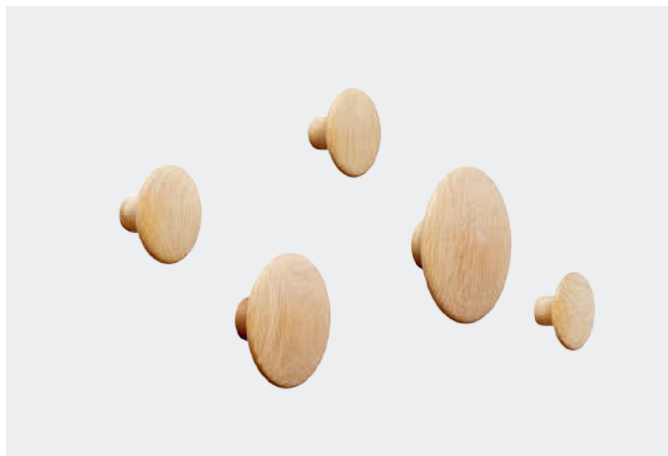

ACCESSORIES

Prices are recommended retail prices.

THE DOTS / Lars Tornøe (page 30)

MATERIAL first class oak wood, (coloured versions in ash wood)

COLOUR oak, white, yellow, black, grey, petroleum, tangerine, rose, ash, dusty green

DIMENSIONS small Ø 9 cm / medium Ø 13 cm / large Ø 17 cm

OPTIONS available in single packages / oak and black versions also available in gift boxes with 1 large, 1 medium and 3 small Dots

PRICE

small € 17,9 / £ 17,5 / DKK 129 / SEK 159 / NOK 149 / CHF 23

medium € 23,5 / £ 21,5 / DKK 159 / SEK 199 / NOK 179 / CHF 27

large € 24,9 / £ 25 / DKK 199 / SEK 249 / NOK 199 / CHF 29

gift box € 99,5 / £ 95 / DKK 745 / SEK 895 / NOK 795 / CHF 119