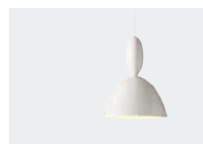

MHY / Norway Says
(page 25)