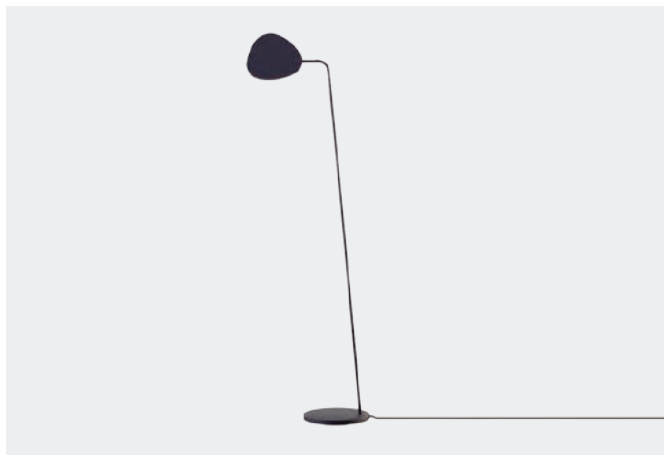

DIMENSIONS Ø 32,5 cm, height 29,5 cm

MAX WATTAGE 40W

PRICE € 139 / £ 119 / DKK 895 / SEK 995 / NOK 995 / CHF 169

E27 / Mattias Ståhlbom
(page 10)

MATERIAL silicone rubber

COLOUR black, blue, yellow, white, green, red, rose, dark grey, light green, light grey, orange

DIMENSIONS bulb Ø 125 mm, cord 4 m

MAX WATTAGE 40W

PRICE € 59 / £ 55 / DKK 399 / SEK 499 / NOK 499 / CHF 69

LEAF TABLE LAMP / Broberg & Ridderstråle
(page 36)

MATERIAL aluminum, brass
COLOUR grey, black, green, white, rose
MAX VOLTAGE 5W LED
DIMENSIONS shade Ø 18,5 cm, cord length 180 cm, height 41,5 cm
PRICE € 169 / £ 149 / DKK 1.250 / SEK 1.495 / NOK 1.350 / CHF 199

LEAF FLOOR LAMP / Broberg & Ridderstråle
(page 21)

MATERIAL aluminum, brass
COLOUR black, white, grey, green, rose
MAX VOLTAGE 5W LED
DIMENSIONS shade Ø 18,5 cm, cord length 180 cm, height 118 cm
PRICE € 279 / £ 249 / DKK 1.995 / SEK 2.450 / NOK 2.195 / CHF 349

PLUGGED / Broberg & Ridderstråle

MATERIAL lacquered steel, textile cord
COLOUR white/white cord
DIMENSIONS Ø 43 cm, height 26,3 cm
MAX WATTAGE 20W
PRICE € 349 / £ 299 / DKK 2.450 / SEK 2.995 / NOK 2.795 / CHF 419