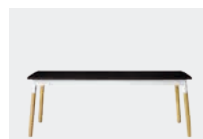

ADAPTABLE / TAF Architects
(page 14, 35)