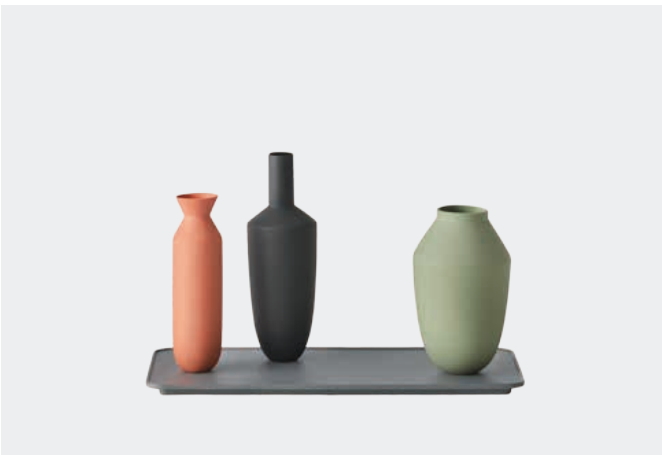

MATERIAL Powder coated steel trays, colored porcelain vases
COLOUR 1 vase-set: black, tangerine / 3 vases-set: block colour, black, nature
PRICE 1 vase-set € 79 / £ 69 / DKK 599 / SEK 749 / NOK 699 / CHF 99
3-vases set € 119 / £ 110 / DKK 899 / SEK 1.099 / NOK 999 / CHF 149