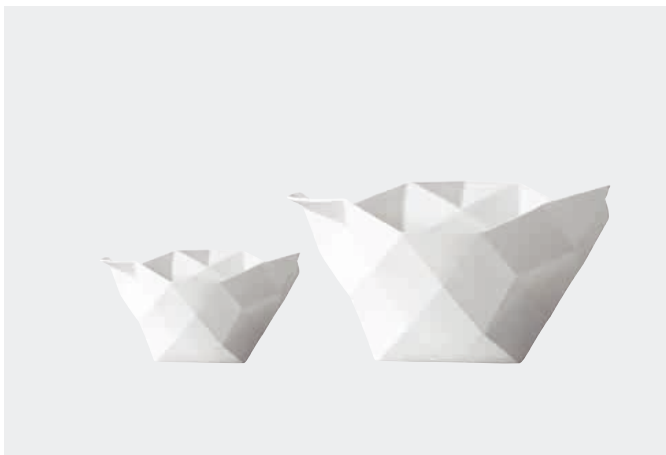

CRUSHED / JDS Architects

MATERIAL handcrafted fine porcelain

COLOUR white – glazed

DIMENSIONS small H 11 cm, Ø 17,5 cm / large H 16 cm, Ø 31 cm

PRICE

small € 39,5 / £ 35 / DKK 299 / SEK 349 / NOK 349 / CHF 49

large € 79 / £ 69 / DKK 599 / SEK 749 / NOK 649 / CHF 99