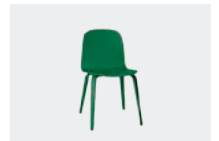

COVER / Thomas Bentzen
(page 7, 11)

MATERIAL lacquered ash, oak or form-pressed veneer

COLOUR green, black, grey, oak, red, anthracite (also available with upholstered seat)

DIMENSIONS height 76 cm, width 56,6 cm, depth 46 cm, seat height 46 cm

OPTIONS available with or without upholstered seat

PRICE

Cover without upholstered seat: € 379 / £ 349 / DKK 2.795 / SEK 3.290/

NOK 2.990 / CHF 499

Cover with upholstered seat: from € 499 / £ 449 / DKK 3.595 / SEK 4.495 /

NOK 3.995 / CHF 599

VISU CHAIR – WOOD BASE / Mika Tolvanen
(page 14,22,34)

MATERIAL form-pressed veneer

COLOUR oak/oak, black/black, grey/grey, green/green, red/red, dusty green/dusty/green, rose/rose, oak/white

UPHOLSTERY black/Steelcut 190, oak/Steelcut Trio515, grey/Steelcut Trio133, black/black silk leather, oak/cognac silk leather

DIMENSIONS height 78,5 cm, width 46, depth 51, seat height 46

PRICE from € 299 / £ 279 / DKK 2.195 / SEK 2.795 / NOK 2.395 / CHF 379