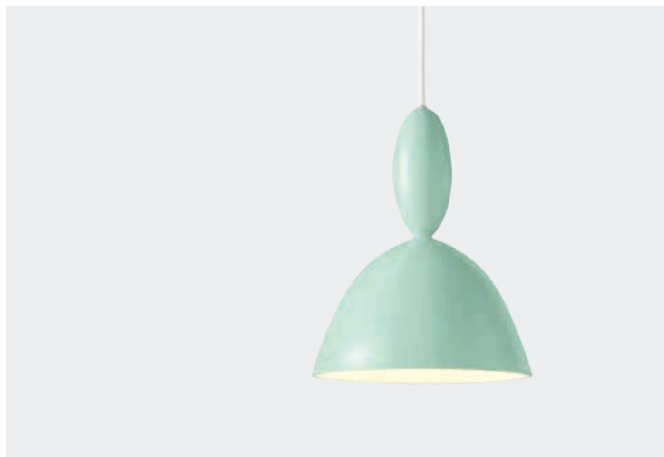

MHY / Norway Says
(page 25)

MATERIAL handmade and hand-painted aluminum shade, textile cord

COLOUR light green, yellow, grey, red, black, rose, white

DIMENSIONS Ø 20,3 cm, height 24,5 cm

MAX WATTAGE 40W

PRICE € 159 / £ 129 / DKK 995 / SEK 1.250 / NOK 1.095 / CHF 179