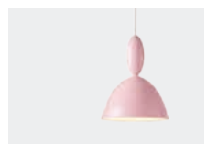

WOOD LAMP / TAF Architects
(page 32)

MATERIAL pine wood, rubber cord

COLOUR pine with white cord, dusty green cord or orange cord

DIMENSIONS height 50 cm, width 50 cm

MAX WATTAGE 40W

PRICE € 149 / £ 135 / DKK 995 / SEK 1.295 / NOK 1.095 / CHF 189