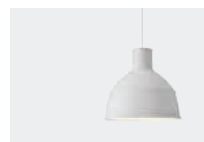

UNFOLD / Form Us With Love
(page 7, 24)

MATERIAL silicone rubber

COLOUR grey, yellow, blue, purple, black, light grey, green, orange, dusty red

DIMENSIONS Ø 32,5 cm, height 29,5 cm

MAX WATTAGE 40W

PRICE € 139 / £ 119 / DKK 895 / SEK 995 / NOK 995 / CHF 169