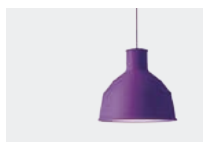

UNFOLD / Form Us With Love
(page 7, 24)

MATERIAL silicone rubber

COLOUR grey, yellow, blue, purple, black, light grey, green, orange, dusty red

DIMENSIONS Ø 32,5 cm, height 29,5 cm

MAX WATTAGE 40W

PRICE € 139 / £ 119 / DKK 895 / SEK 995 / NOK 995 / CHF 169