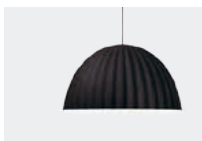

UNDER THE BELL / Iskos-Berlin
(page 14)

MATERIAL recyclable PET felt

COLOUR grey, black

DIMENSIONS height 46 cm, Ø 82 cm

MAX WATTAGE 30W

PRICE € 599 / £ 499 / DKK 3.995 / SEK 4.895 / NOK 4.395 / CHF 749