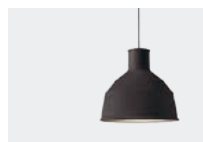

UNFOLD / Form Us With Love
(page 7, 24)

MATERIAL silicone rubber

COLOUR grey, yellow, blue, purple, black, light grey, green, orange, dusty red

DIMENSIONS Ø 32,5 cm, height 29,5 cm

MAX WATTAGE 40W

PRICE € 139 / £ 119 / DKK 895 / SEK 995 / NOK 995 / CHF 169