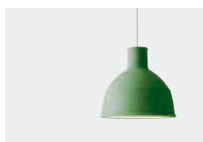

UNFOLD / Form Us With Love
(page 7, 24)

MATERIAL silicone rubber

COLOUR grey, yellow, blue, purple, black, light grey, green, orange, dusty red

DIMENSIONS Ø 32,5 cm, height 29,5 cm

MAX WATTAGE 40W

PRICE € 139 / £ 119 / DKK 895 / SEK 995 / NOK 995 / CHF 169