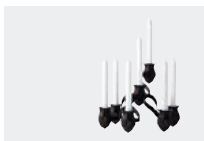

DIMENSIONS length 15 cm, width 11,4 cm, height 2,6 cm

PRICE € 35 / £ 35 / DKK 249 / SEK 299 / NOK 295 / CHF 45

THE MORE THE MERRIER / Louise Campbell
(page 35)

MATERIAL technical rubber and steel
COLOUR grey, black, white
DIMENSIONS a box contains 7 candleholders and 6 connectors
PRICE € 89 / £ 79 / DKK 599 / SEK 749 / NOK 695 / CHF 109