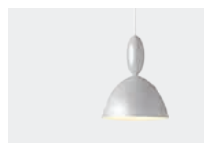

MHY / Norway Says
(page 25)