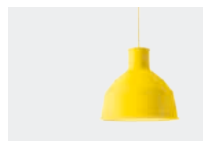

UNFOLD / Form Us With Love
(page 7, 24)

MATERIAL silicone rubber

COLOUR grey, yellow, blue, purple, black, light grey, green, orange, dusty red

DIMENSIONS Ø 32,5 cm, height 29,5 cm

MAX WATTAGE 40W

PRICE € 139 / £ 119 / DKK 895 / SEK 995 / NOK 995 / CHF 169