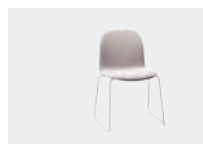

DIMENSIONS height 78,5 cm, width 46, depth 51, seat height 46

PRICE from € 299 / £ 279 / DKK 2.195 / SEK 2.795 / NOK 2.395 / CHF 379

VISU CHAIR TUBE BASE / Mika Tolvanen

MATERIAL lacquered ash or oak veneer shell. Powder lacquered steel legs

COLOUR black/black, grey/grey, oak/chrome

DIMENSIONS height 78 cm, width 44 cm, depth 50 cm, seat height 46,5

PRICE from € 229 / £ 199 / DKK 1.695 / SEK 2.195 / NOK 1.995 / CHF 289

VISU CHAIR - WIRE BASE / Mika Tolvanen