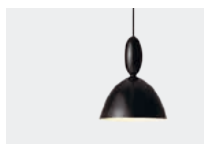

WOOD LAMP / TAF Architects
(page 32)

MATERIAL pine wood, rubber cord

COLOUR pine with white cord, dusty green cord or orange cord

DIMENSIONS height 50 cm, width 50 cm

MAX WATTAGE 40W

PRICE € 149 / £ 135 / DKK 995 / SEK 1.295 / NOK 1.095 / CHF 189