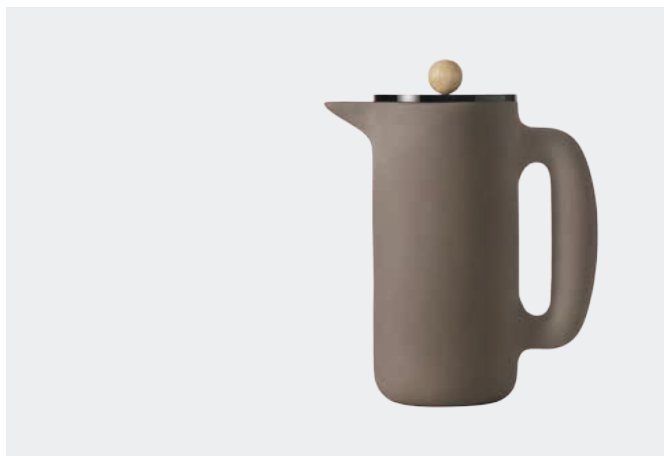

MATERIAL polymer felt

COLOUR grey, green, brown, red, orange, rose, sand

DIMENSIONS width 35cm, length 48 cm, height 23 cm

PRICE € 79 / £ 69 / DKK 599 / SEK 695 / NOK 695 / CHF 99

PUSH / Mette Duedahl (page 13, 19)