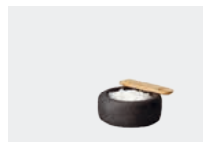

PLUS / Norway Says

(page 7)

MATERIAL first class beech/maple wood – stained and lacquered

COLOUR yellow, red, maple wood, multi-coloured, black, white

DIMENSIONS Ø 6,7 cm, height 18 cm

PRICE € 59 / £ 49 / DKK 399 / SEK 499 / NOK 450 / CHF 69

ONE SALT CELLAR / Norway Says

MATERIAL granite and wooden spoon

DIMENSIONS height 3 cm, Ø 7 cm

PRICE € 24,5 / £ 24,5 / DKK 179 / SEK 229 / NOK 199 / CHF 29