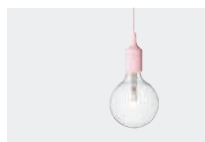

E27 / Mattias Ståhlbom
(page 10)

MATERIAL silicone rubber

COLOUR black, blue, yellow, white, green, red, rose, dark grey, light green, light grey, orange

DIMENSIONS bulb Ø 125 mm, cord 4 m

MAX WATTAGE 40W

PRICE € 59 / £ 55 / DKK 399 / SEK 499 / NOK 499 / CHF 69