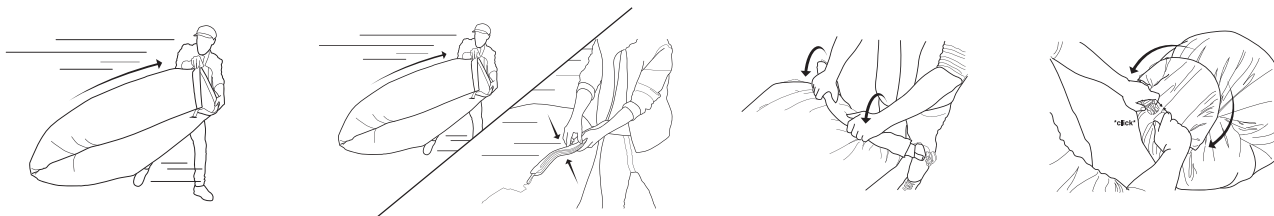

AVAILABLE COLOURS

LAMZAC® THE ORIGINAL

FACTS

L= 200 CM
W= 90 CM
H= 50 CM

Material

**NYLON RIPSTOP,
HIGH-DENSITY
POLYETHYLENE BAG**

Weight product
1.2 KG

Dimensions product (LxWxH)
200 x 90 x 50 CM

Dimensions packaging (LxWxH)
35.5 x 25 x 7.6 CM

Weight product+packaging
1.5 KG

Maximum weight capacity
200 KG

Washing Instructions

- Gently pat the soiled area with a moist cloth

Batchnumber

In the cover on a white label

Features

- Luxurious lounge chair
- Easy inflation in a few steps
- Super strong (holds up to 200 kg)
- Water repellent

User recommendations

- Store the Lamzac® indoors after use
- For technical details and advise check the manual (included in box)

INDOOR

OUTDOOR