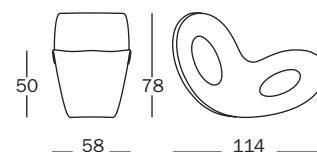

MATT COLOURS

-  yellow 1025 C
-  orange 1110 C
-  green 1290 C
-  light grey 1395 C
-  white 1736 C

GLOSSY COLOUR (painted version)

-  white 1734 C
-  black 1763 C

Flower design Pierre Paulin • image p-292