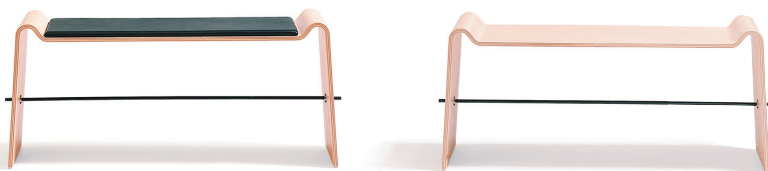

Design: Annette Petersson & Lotta Josefsson

1996

**SÖNDAG**

**O62 SÖNDAG**

Bench of natural or stained compression moulded layer-glued birch. Stay of lacquered steel. Stay in chromed steel possible for projects. Upholstered seat in leather or fabric on request.

Seat height	450
Overall height	485
Length	1100
Width	370
Weight kg	10.5