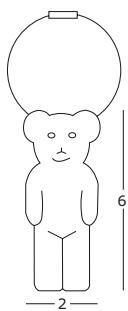

Lumibär

design klein + leidig