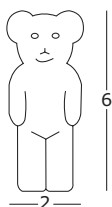

Lumibär

design klein + leidig