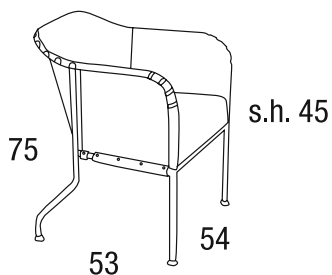

AMBASSAD 1999, Mats Theselius
Art. 240

Karmstol. Nitat kärnläder. Natur, svart, grönt eller brunt.
Sits i kallskum. Stålstativ i mattkrom alt. förkopprat.

Armchair. Rivet prime leather. Natural, black, green or
brown.
Seat of cold foam. Steel frame in mattchrome or coppered.

Lehnstuhl. Genietet Kernleder. Natur, schwarz, grün oder
braun.
Sitz aus Kaltschaum. Stahlrahmen in Matt-Chrom oder
verkupfert.

Headoffice: KÄLLEMO AB box 605 331 26 Värnamo Sweden T +46(0)370 150 00 F +46(0)370 150 60 info@kallemo.se www.kallemo.se

Showroom: KÄLLEMO AB Skeppargatan 4 114 53 Stockholm T+F +46(0)8 665 19 89 skeppargatanshowroom@telia.com
KÄLLEMO AB Studio L6 Lasarettsgatan 6 411 19 Göteborg T +46(0)31 13 83 90 F +46(0)31 13 94 70