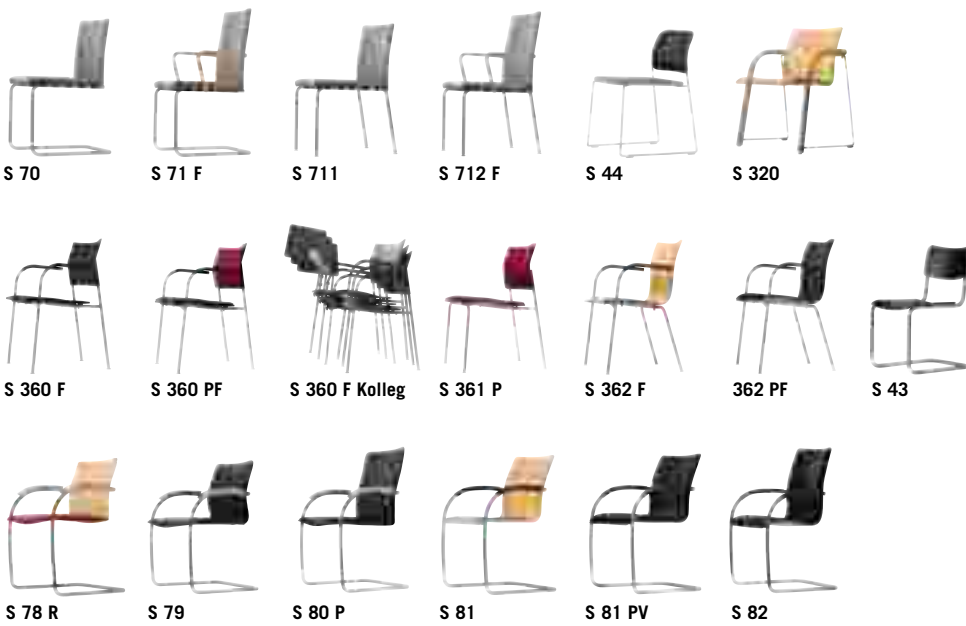

Schulung und Seminar, Training and seminar, Formations, séminaires, Scholingen, seminars, 研修とセミナー, Cursos, seminarios, Corsi, seminari, Курсы и семинары