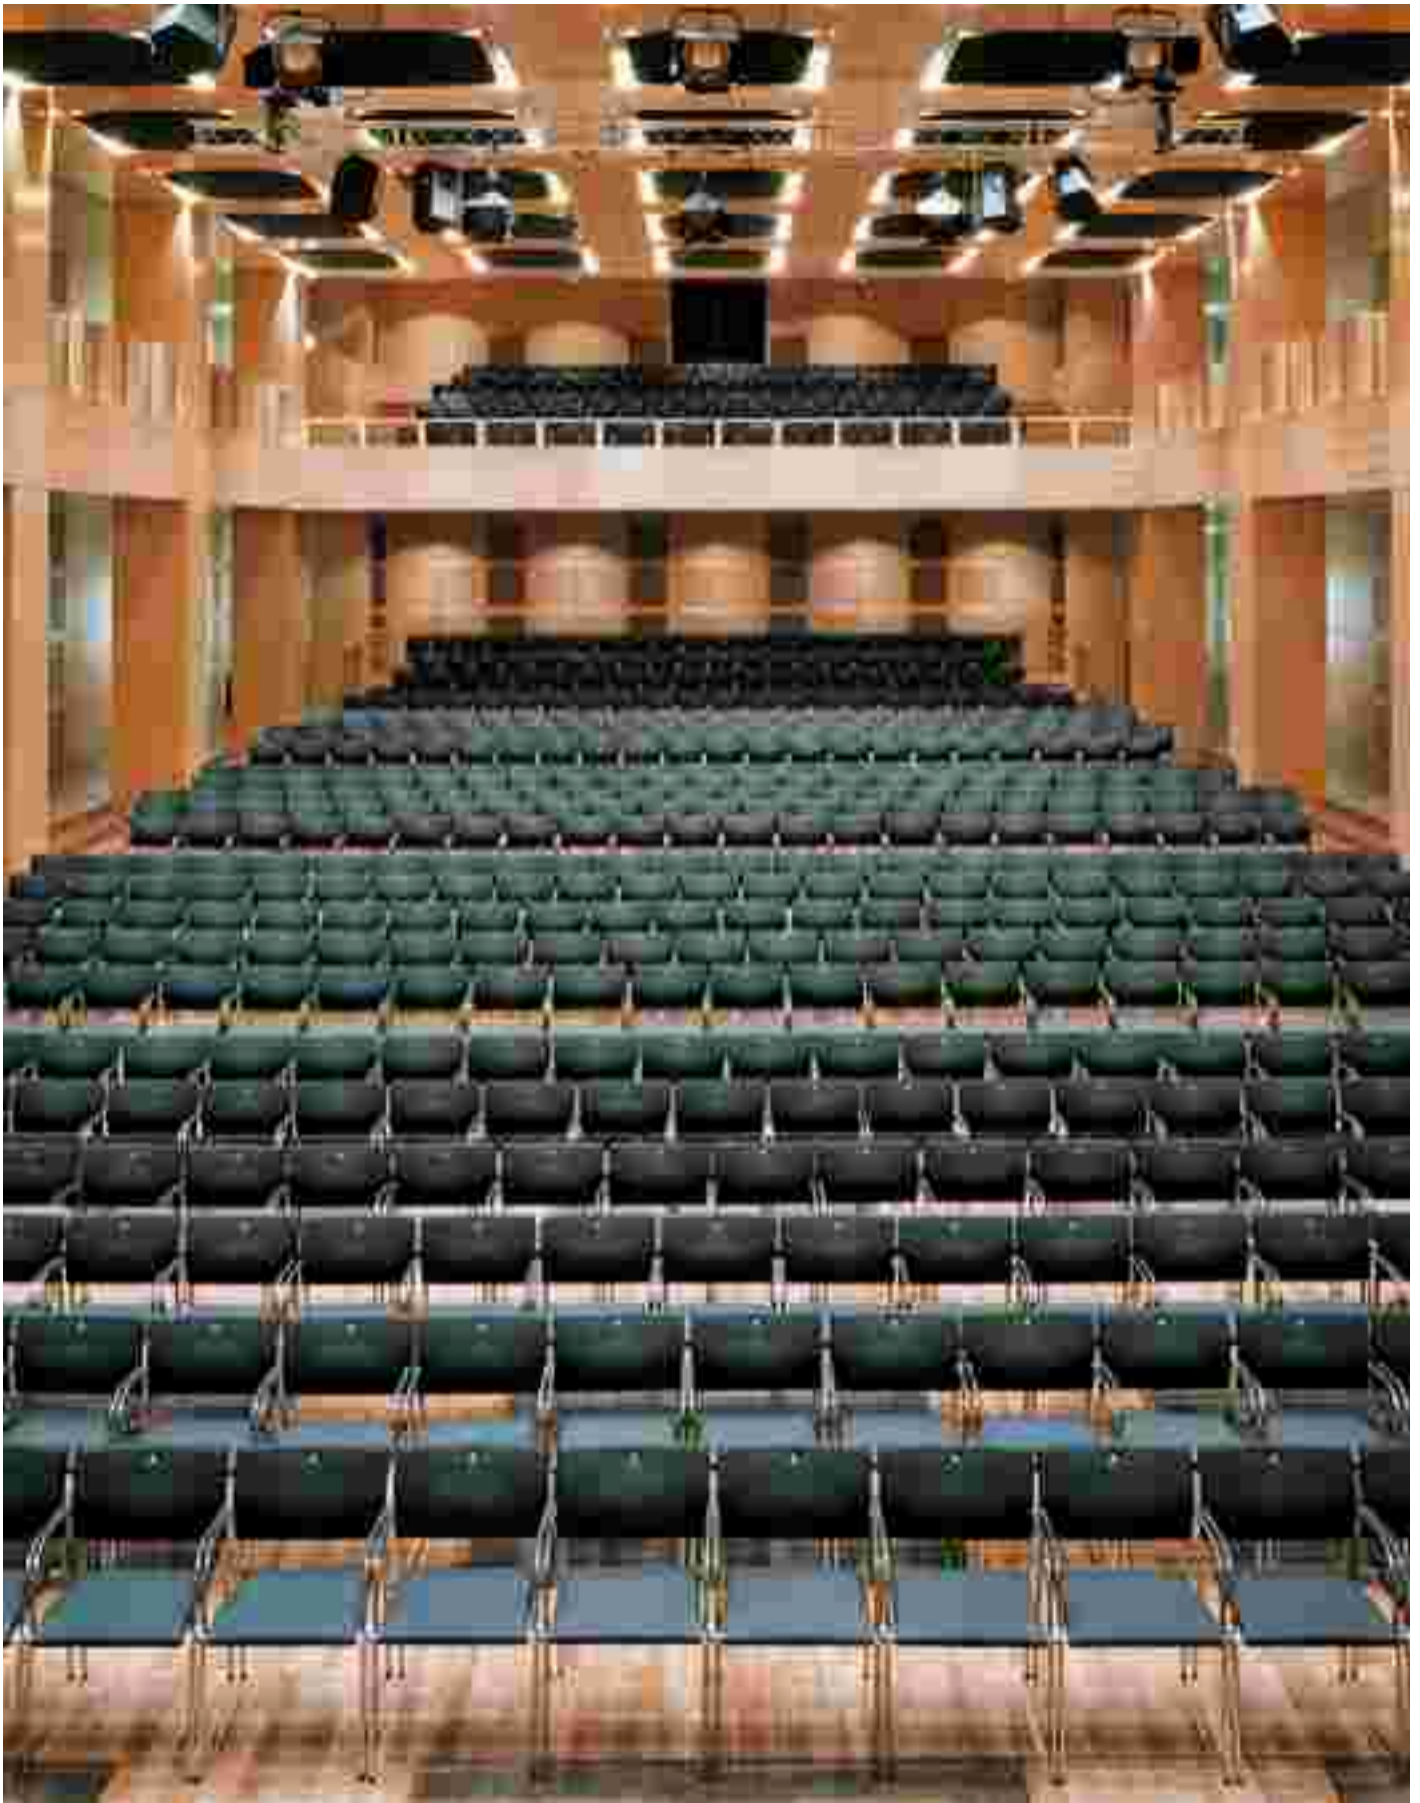

S 361 PVF
Delphin Design

Robert Schumann Hall in the Museum Kunst Palast, Düsseldorf (D), architect Oswald M. Ungers